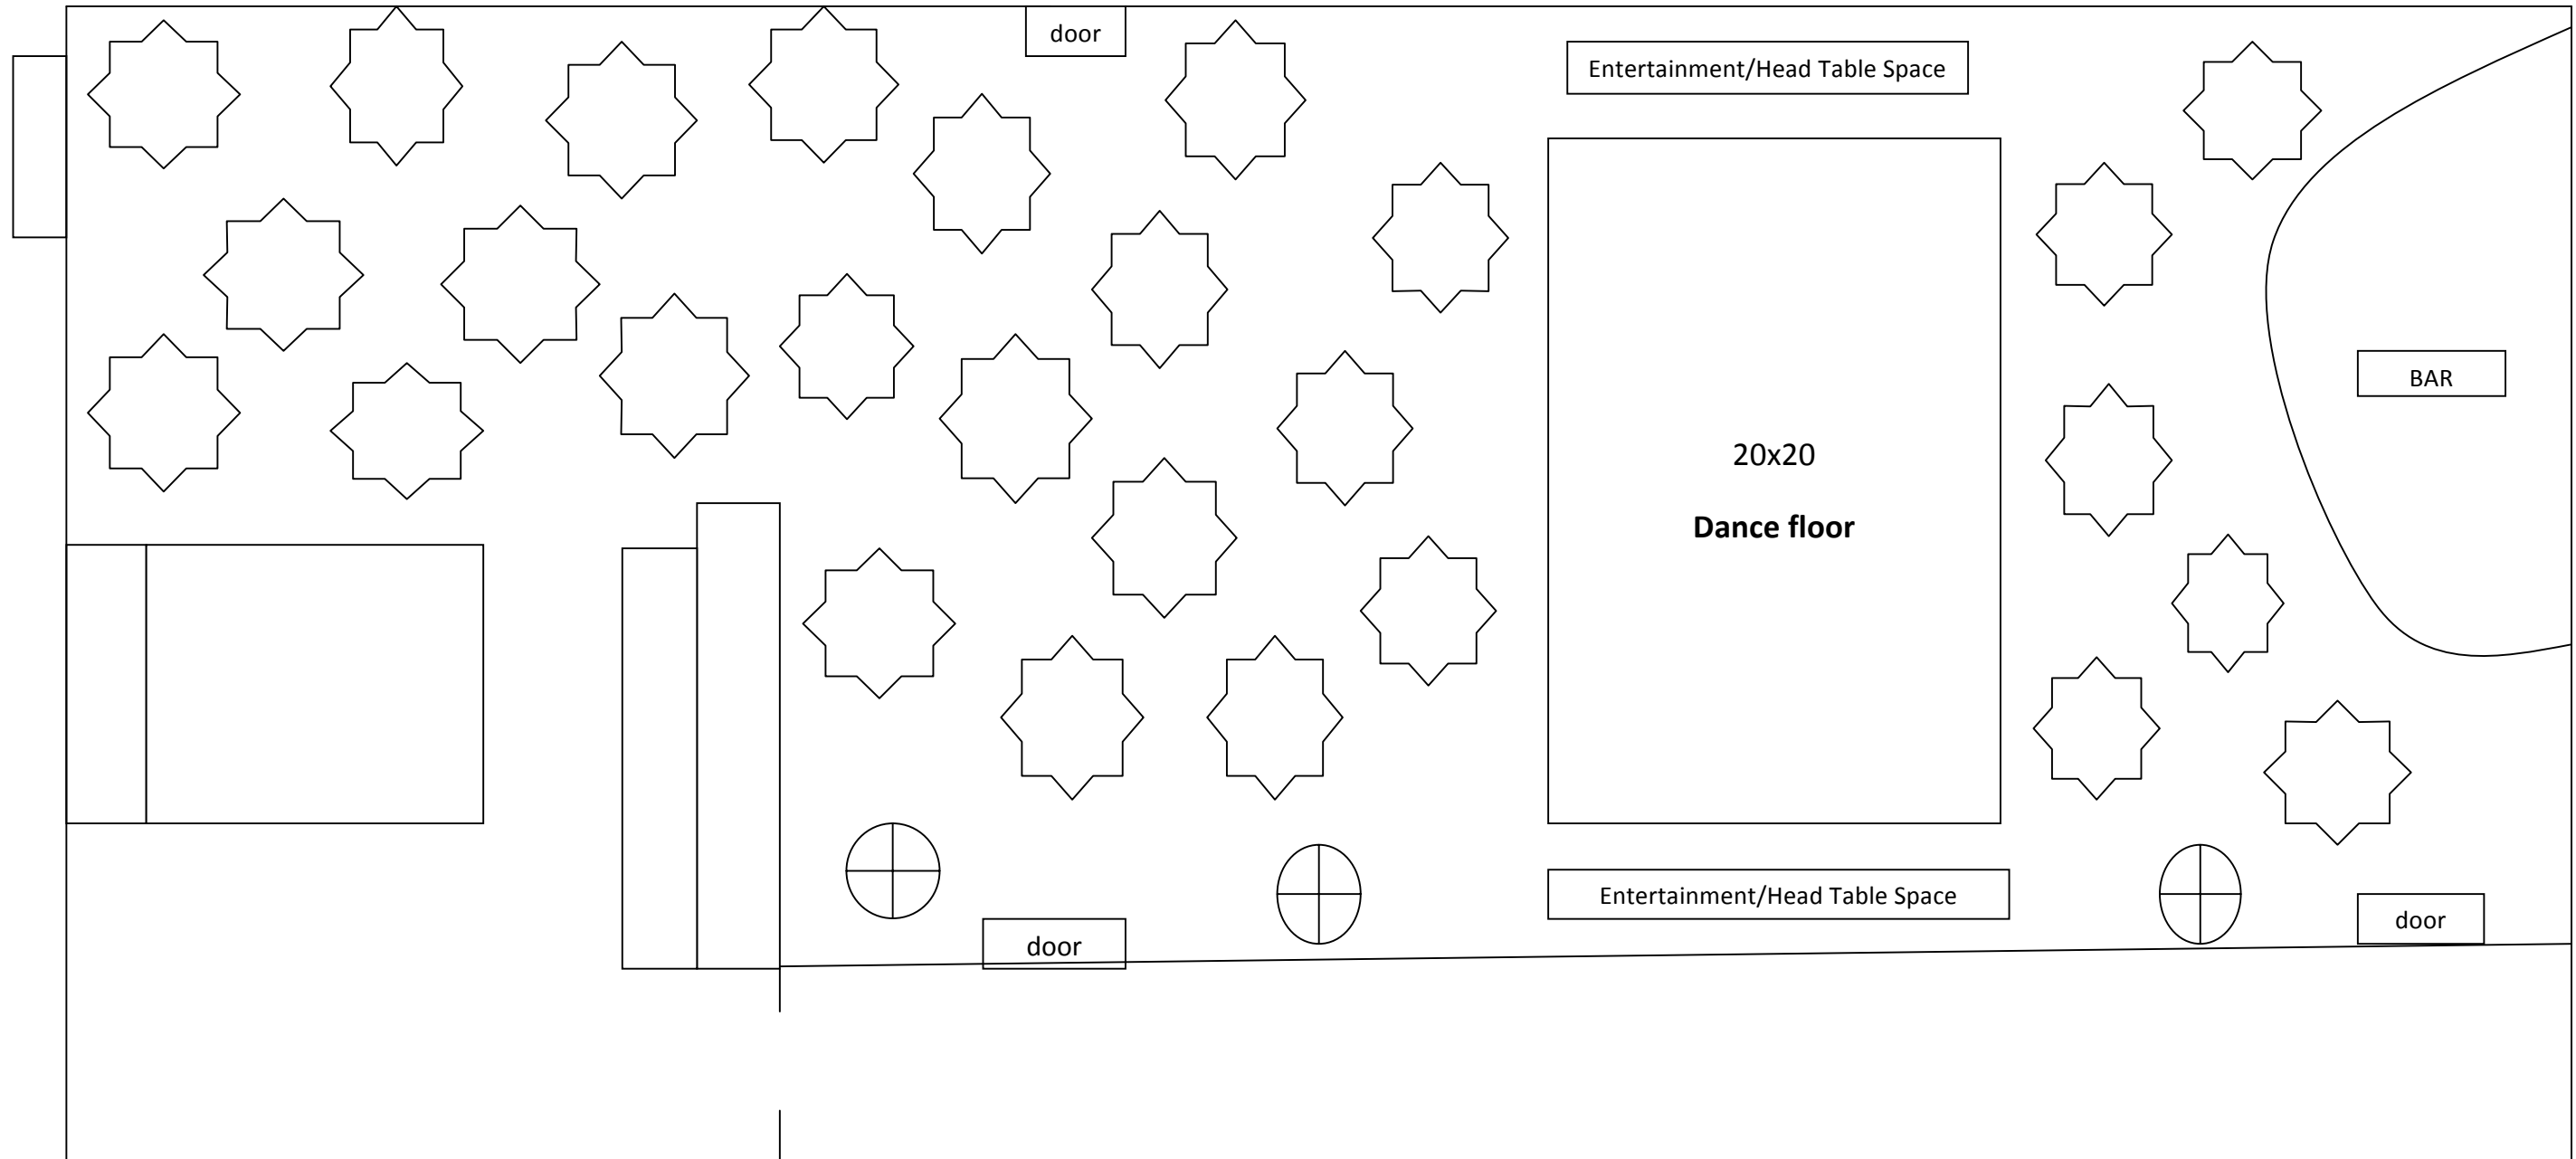

entire length of wall facing our lakes, 6th green and 18th green are floor to ceiling windows

TEMPLATES MAY BE ALTERED TO SUIT YOUR NEEDS, SUBJECT TO MANAGEMENT APPROVAL

classroom style seating also available